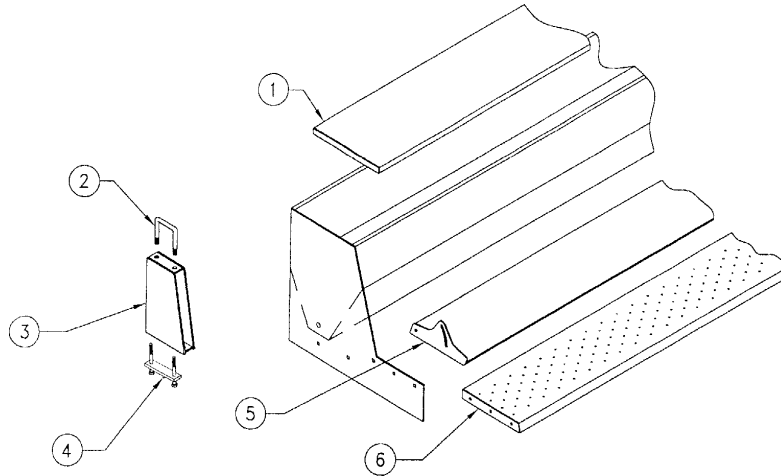

RICE LEVEE SEEDERS

Model No. 894 -- 8 Foot

Model No. 898 -- 12 Foot

0894, 0898 - 8' & 12' Rice Levee Seeder

LEVEE SEEDERS

Model 894 (8 Ft.) and Model 898 (12 Ft.)

Item No.	Part No.	Wt. Lbs.	Description	Qty. Req'd	
				8'	12'
1	800954	61	Lid (8 ft. Seeder)	1	-
-	800956	82	Lid (12 ft. Seeder)	-	1
-	805179	2	Inside Latch / Support (Seeder Lid)	1	1
-	411545	-	Hex Bolt -- 1/2" x 1 1/2" NC - Gr 5 - Zinc	1	1
-	410008	-	Lock Nut -- 1/2" NC - Zinc	1	1
-	410093	1/4	Outside Rubber Latch (Seeder Lid)	2	2
-	411126	-	Hex Bolt -- 5/16" x 2" NC - Gr 2 - Zinc	2	2
-	412005	-	Hex Nut -- 5/16" - 18 - Gr 2 - Zinc	2	2
-	413505	-	Lock Washer -- 5/16" - Zinc	2	2
2	415008	1 1/2	3/4" Sq. U-Bolt x 4" x 5 1/4" Leg	2	4
-	413512	-	Lock Washer -- 3/4" - Zinc	4	8
-	412012	-	Hex Nut -- 3/4" - 10 - Gr 2 - Zinc	4	8
3	800968	22 1/2	Spacer Block (8 Ft. & 12 Ft. Seeders)	2	4
4	201204	1 3/4	Backing Plate (Seeder)	2	4
-	411571	1/2	Hex Bolt -- 5/8" x 6" NC - Gr. 5 - Zinc	4	8
-	412010	-	Hex Nut -- 5/8" - 11 - Gr 2 - Zinc	4	8
-	413510	-	Lock Washer -- 5/8" - Zinc	4	8
5	800962	44 1/2	Seed Pan (8 ft. Seeder)	1	-
-	800964	72 1/2	Seed Pan (12 ft. Seeder)	-	1
-	805181	-	Pan Spacer	4	4
-	411735	-	Carriage Bolt -- 1/2" x 2 1/2" NC - Gr 2 - Zinc	4	4
-	413008	-	Flat Washer -- 1/2" - Zinc	4	4
-	410008	-	Lock Nut -- 1/2" NC - Zinc	4	4
6	800958	30	Walkboard (8 ft. Seeder)	1	-
-	800960	50	Walkboard (12 ft. Seeder)	-	1
-	411729	-	Carriage Bolt -- 1/2" x 1 1/4" NC - Gr 2 - Zinc	6	6
-	412008	-	Hex Nut -- 1/2" - 13 - Gr 2 - Zinc	6	6
-	413508	-	Lock Washer -- 1/2" - Zinc	6	6