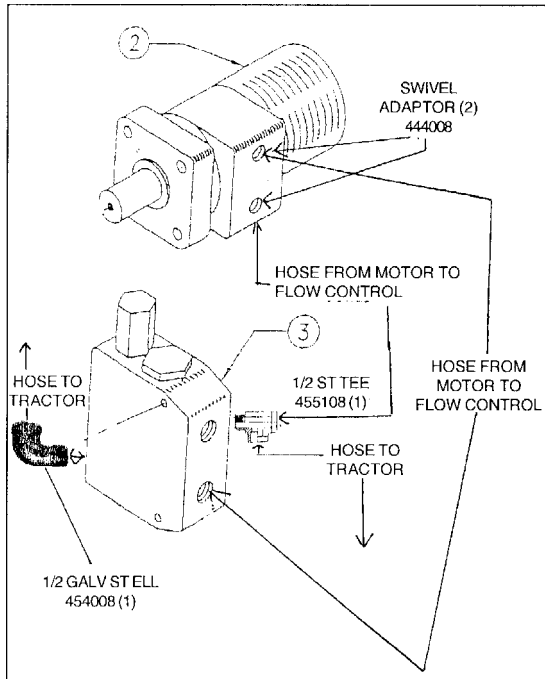

0894, 0898 - 8' & 12' Rice Levee Seeder MOTOR AND FLOW CONTROL PLUMBING

Item No.	Part No.	Wt. Lbs.	Description	Qty. Req'd	
				8'	12'
4	403021	3/4	15 Tooth Sprocket (Seeder)	1	1
5	403003	-	Plastic Idler (Seeder)	1	1
6	401036	-	Idler Bushing (Seeder)	1	1
-	411717	-	Carriage Bolt -- 3/8" x 3" NC - Gr 2 - Zinc	1	1
-	412006	-	Hex Nut -- 3/8" - 16 - Gr 2 - Zinc	1	1
-	413506	-	Lock Washer -- 3/8" - Zinc	1	1
-	413006	-	Flat Washer -- 3/8" - Zinc	1	1
7	403026	8	70 Tooth Sprocket (Seeder)	1	1
8	805188	2	Adjusting Wheel (Seeder)	1	1
-	412010	-	Hex Nut -- 5/8" - 11 - Gr 2 - Zinc	1	1
9	805183	-	Wheel Spacer (Seeder)	1	1
10	402040	1 1/2	#40 Roller Chain x 49 Links (Seeder)	1	1
-	402041	-	Connector Link No. 40 Roller Chain	1	1