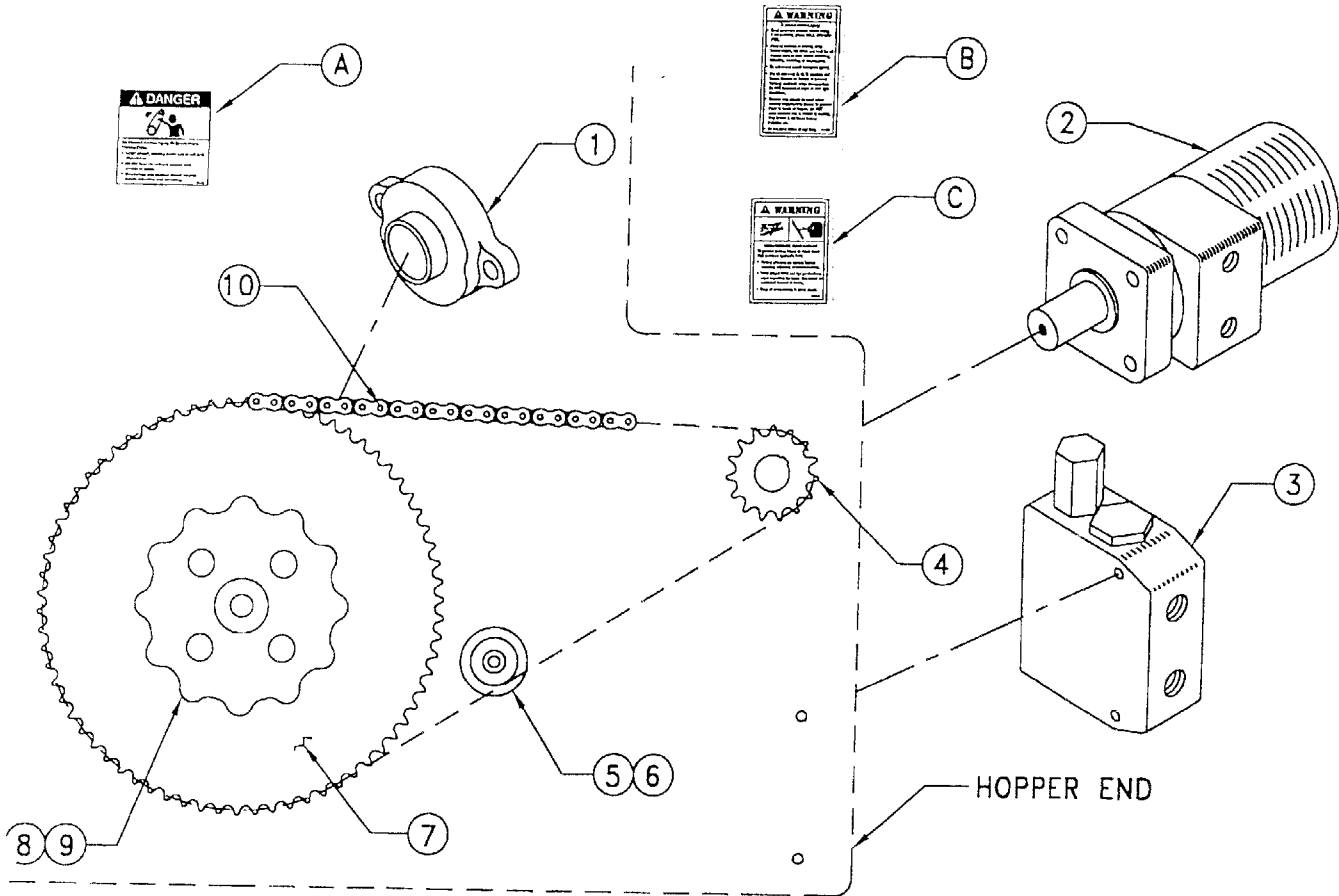

0894, 0898 - 8' & 12' Rice Levee Seeder

SEEDER DRIVE

Item No.	Part No.	Wt. Lbs.	Description	Qty. Req'd	
				8'	12'
1	482022	1¼	1¼" Levee Seeder Bearing Assembly	1	1
-	411143	-	Hex Bolt -- 3/8" x 1¼" NC - Gr 2 - Zinc	2	2
-	412006	-	Hex Nut -- 3/8" - 16 - Gr 2 - Zinc	2	2
-	413506	-	Lock Washer -- 3/8" - Zinc	2	2
2	425005	18½	Hydraulic Motor 14.6 Cu. In. (Seeder)	1	1
-	411506	-	Hex Bolt -- 3/8" x 1" - Gr 5 - Zinc	4	4
-	413506	-	Lock Washer -- 3/8" - Zinc (No Nut)	4	4
-	425025	-	Seal Kit - Serial Numbers up to 6751 (Prince)	-	-
-	425026	-	Seal Kit - Serial Numbers 6752 and up (Danfoss) ...	-	-
3	400188	8	Adjustable Flow Control (Seeder)	1	1
-	411116	-	Hex Bolt -- 1/4" x 2¾" NC - Gr 5 - Zinc	2	2
-	412004	-	Hex Nut -- 1/4" - 20 - Gr 2 - Zinc	2	2
-	413504	-	Lock Washer -- 1/4"	2	2
-	413004	-	Flat Washer -- 1/4"	2	2

0894, 0898 - 8' & 12' Rice Levee Seeder MOTOR AND FLOW CONTROL PLUMBING

Item No.	Part No.	Wt. Lbs.	Description	Qty. Req'd	
				8'	12'
4	403021	3/4	15 Tooth Sprocket (Seeder)	1	1
5	403003	-	Plastic Idler (Seeder)	1	1
6	401036	-	Idler Bushing (Seeder)	1	1
-	411717	-	Carriage Bolt -- 3/8" x 3" NC - Gr 2 - Zinc	1	1
-	412006	-	Hex Nut -- 3/8" - 16 - Gr 2 - Zinc	1	1
-	413506	-	Lock Washer -- 3/8" - Zinc	1	1
-	413006	-	Flat Washer -- 3/8" - Zinc	1	1
7	403026	8	70 Tooth Sprocket (Seeder)	1	1
8	805188	2	Adjusting Wheel (Seeder)	1	1
-	412010	-	Hex Nut -- 5/8" - 11 - Gr 2 - Zinc	1	1
9	805183	-	Wheel Spacer (Seeder)	1	1
10	402040	1 1/2	#40 Roller Chain x 49 Links (Seeder)	1	1
-	402041	-	Connector Link No. 40 Roller Chain	1	1

0894, 0898 - 8' & 12' Rice Levee Seeder

SEEDER DRIVE

(Continued)

Item No.	Part No.	Wt. Lbs.	Description	Qty. Req'd	
				8'	12'
N/I	800866	7½	Chain Guard	1	1
-	411142	-	Hex Bolt -- 3/8" x 1" NC - Gr 5 - Zinc	3	3
-	412006	-	Hex Nut -- 3/8" - 16 - Gr 2 - Zinc	3	3
-	413506	-	Lock Washer -- 3/8" - Zinc	3	3
N/I	457230	-	Hyd Hose Quick Connector #8010-4P	2	2